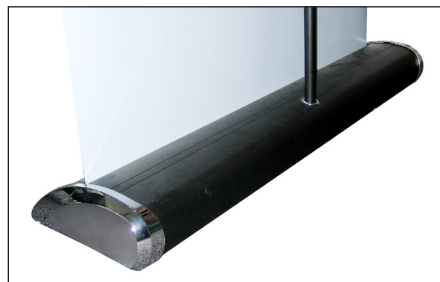

The unit comes in an attractive metal finish. The positive clamping system at the top and self adhesive attachment at the bottom requires no special finishing to your graphic. Suitable for all forms of substrate including laminated graphics, textiles and banner media.

Weight

Easily transportable the Roll-Up Prestige comes in a fabric carry bag and only weighs (excluding banner):

- 830mm - 5.5Kg
- 960mm - 6Kg
- 1150mm - 6.5Kg

Banner dimensions

- 830mm x 2030mm
- 960mm x 2030mm
- 1150mm x 2030mm

Colours

Black or Gray

and the **Roll-Up Prestige Double**

A double version of the Prestige Roll Up allowing graphics to be displayed front and back.

Rear cavity size is limited so only light medias can be used. Ideal graphic material is 150-200 micron synthetic.